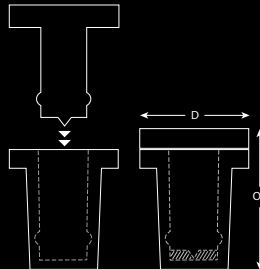

## BRASS LOCATORS

**TYPE A**  
External Thread

**TYPE B**  
Wood Screw

**TYPE C**  
Internal Thread

	Overall Length	Width	M3 x 5mm	M4 x 10mm	M5 x 10mm	M4 x 6mm	M5 x 6mm	4mm x 16mm wood to metal dowel	M3 x 5mm	M4 x 6mm	M5 x 6mm
Large	17mm	12mm	Brass	✓	✓	✓	✓	✓		✓	✓
			Nickel	✓	✓	✓	✓			✓	✓
Medium	12mm	10mm	Brass	✓	✓	✓	✓	✓		✓	✓
			Nickel	✓	✓	✓	✓			✓	✓
Small	10mm	8mm	Brass	✓					✓		
			Nickel	✓						✓	

## PLASTIC LOCATORS

Also available: glue, applicator guns & locator screws

	Signifix		Simplefix	
	D	OL	D	OL
Large	18.3	23.7	18.5	24
Medium	16.7	20.55	16.5	19.9
Small	12.7	19.25	12.5	19
Extra Small	8	12.25	8	12.4