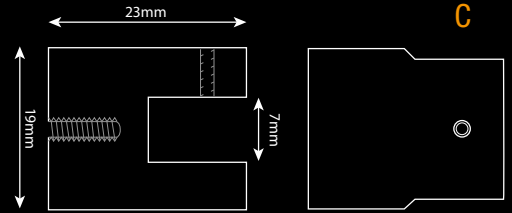

FKMOORE

CABLE DISPLAY SYSTEM

+44(0)1843 593 440  
www.fkmoore.com

Flawless satin chrome on brass fixing with 1.5mm, 19 thread, galvanised steel cable supplied in a variety of lengths

Single horizontal fixing

Wall-to-wall mount

Floor to ceiling mount

Single vertical fixing

Double vertical fixing

Face fixing