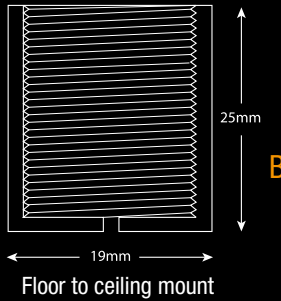

FKMOORE

CABLE DISPLAY SYSTEM

+44(0)1843 593 440  
www.fkmoore.com

Flawless satin chrome on brass fixing with 1.5mm, 19 thread, galvanised steel cable supplied in a variety of lengths

Single horizontal fixing

Wall-to-wall mount

Floor to ceiling mount

Single vertical fixing

Double vertical fixing

Face fixing