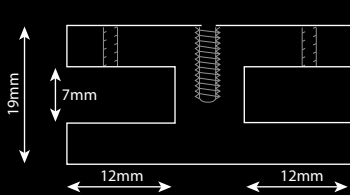

FKMOORE

CABLE DISPLAY SYSTEM

+44(0)1843 593 440  
www.fkmoore.com

Flawless satin chrome on brass fixing with 1.5mm, 19 thread, galvanised steel cable supplied in a variety of lengths

Single horizontal fixing

Wall-to-wall mount

Floor to ceiling mount

Single vertical fixing

Double vertical fixing

Face fixing