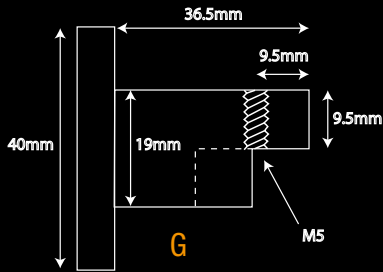

FKMOORE

CABLE DISPLAY SYSTEM

+44(0)1843 593 440  
www.fkmoore.com

Flawless satin chrome on brass fixing with 1.5mm, 19 thread, galvanised steel cable supplied in a variety of lengths

Single horizontal fixing

Wall-to-wall mount

Floor to ceiling mount

Single vertical fixing

Double vertical fixing

Face fixing