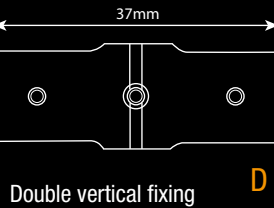

FKMOORE

CABLE DISPLAY SYSTEM

+44(0)1843 593 440  
www.fkmoore.com

Flawless satin chrome on brass fixing with 1.5mm, 19 thread, galvanised steel cable supplied in a variety of lengths

Single horizontal fixing

Wall-to-wall mount

Floor to ceiling mount

Single vertical fixing

Double vertical fixing

Face fixing