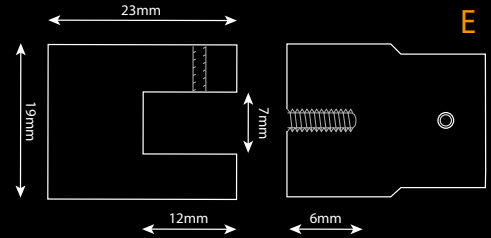

FKMOORE

CABLE DISPLAY SYSTEM

+44(0)1843 593 440  
www.fkmoore.com

Flawless satin chrome on brass fixing with 1.5mm, 19 thread, galvanised steel cable supplied in a variety of lengths

Single horizontal fixing

Wall-to-wall mount

Floor to ceiling mount

Single vertical fixing

Double vertical fixing

Face fixing