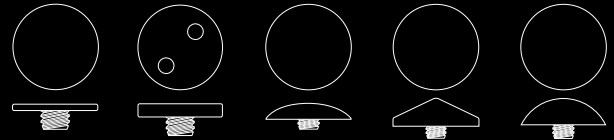

+44(0)1843 593 440
www.fkmoore.com

BRASS COVERHEADS

V3

EXTERNALLY THREADED COVERHEADS

For use with drilled & tapped screws