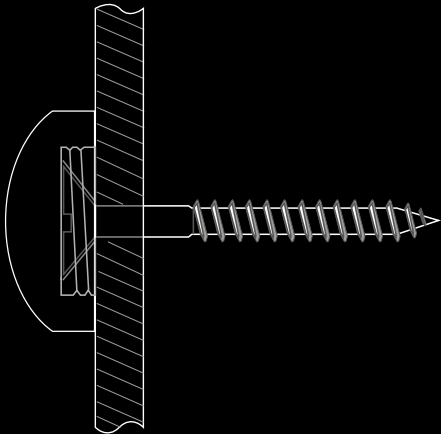

FKMOORE

INTERNALLY THREADED COVERHEADS

+44(0)1843 593 440
www.fkmoore.com

INTERNALLY THREADED COVERHEADS

Supplied with insert
Ideal for use with spacers to create stand-off

		Flat	Mushroom	Conical
Brushed Chrome		✓		
Polished Brass		✓	✓	✓
Polished Chrome		✓	✓	✓
Powder Coated		✓	✓	✓
Satin Chrome		✓	✓	✓

Diameter Ø	Flat	Mushroom	Conical
12mm	✓		
15mm	✓	✓	✓
19mm	✓	✓	✓
25mm	✓		