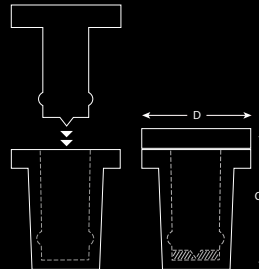

FKMOORE

SIGN LOCATORS

+44(0)1843 593 440
www.fkmoore.com

BRASS LOCATORS

TYPE A
External Thread

TYPE B
Wood Screw

TYPE C
Internal Thread

	Overall Length	Width	M3 x 3mm	M4 x 10mm	M5 x 10mm	M4 x 6mm	M5 x 6mm	4mm x 16mm wood to metal dowel	M3 x 3mm	M4 x 6mm	M5 x 6mm
Large	17mm	12mm	Brass	✓	✓	✓	✓	✓		✓	✓
			Nickel	✓	✓	✓	✓			✓	✓
Medium	12mm	10mm	Brass	✓	✓	✓	✓	✓		✓	✓
			Nickel	✓	✓	✓	✓			✓	✓
Small	10mm	8mm	Brass	✓					✓		
			Nickel	✓						✓	

PLASTIC LOCATORS

Also available: glue, applicator guns & locator screws

	Signifix		Simplefix	
	D	OL	D	OL
Large	18.3	23.7	18.5	24
Medium	16.7	20.55	16.5	19.9
Small	12.7	19.25	12.5	19
Extra Small	8	12.25	8	12.4